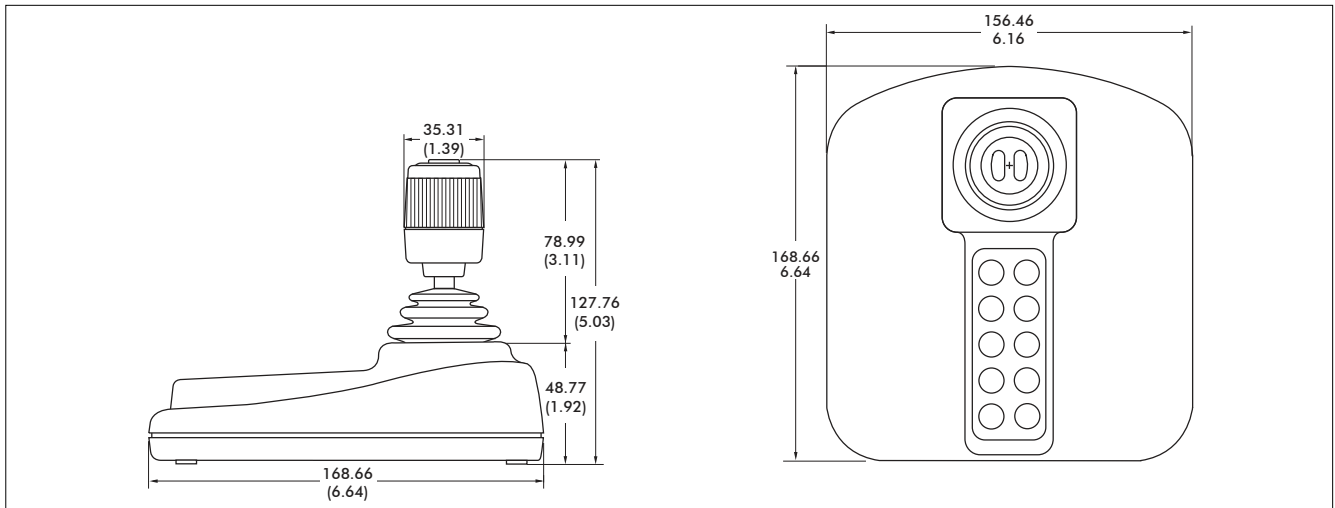

NOTE:

All values are nominal

- IP Desktop Software is an optional utility that creates a joystick/mouse combination device and allows users to toggle between both devices with the press of a button. In addition to dual joystick/mouse functionality, IP Desktop Software creates an additional fourth joystick axis, "R." The additional "R" axis is ideally suited for jog/shuttle control of video playback.
- IP Desktop Software is designed to work with the IP Desktop range in a Windows based operating system.

IPD Ultima

Premium USB desktop controllers

DIMENSIONAL DRAWINGS

Note: Dimensions are in mm/(inch)

USB 1.1 HID COMPLIANT GAME CONTROLLER

Note: To order the IPD Ultima please refer to Part Number 100-650.