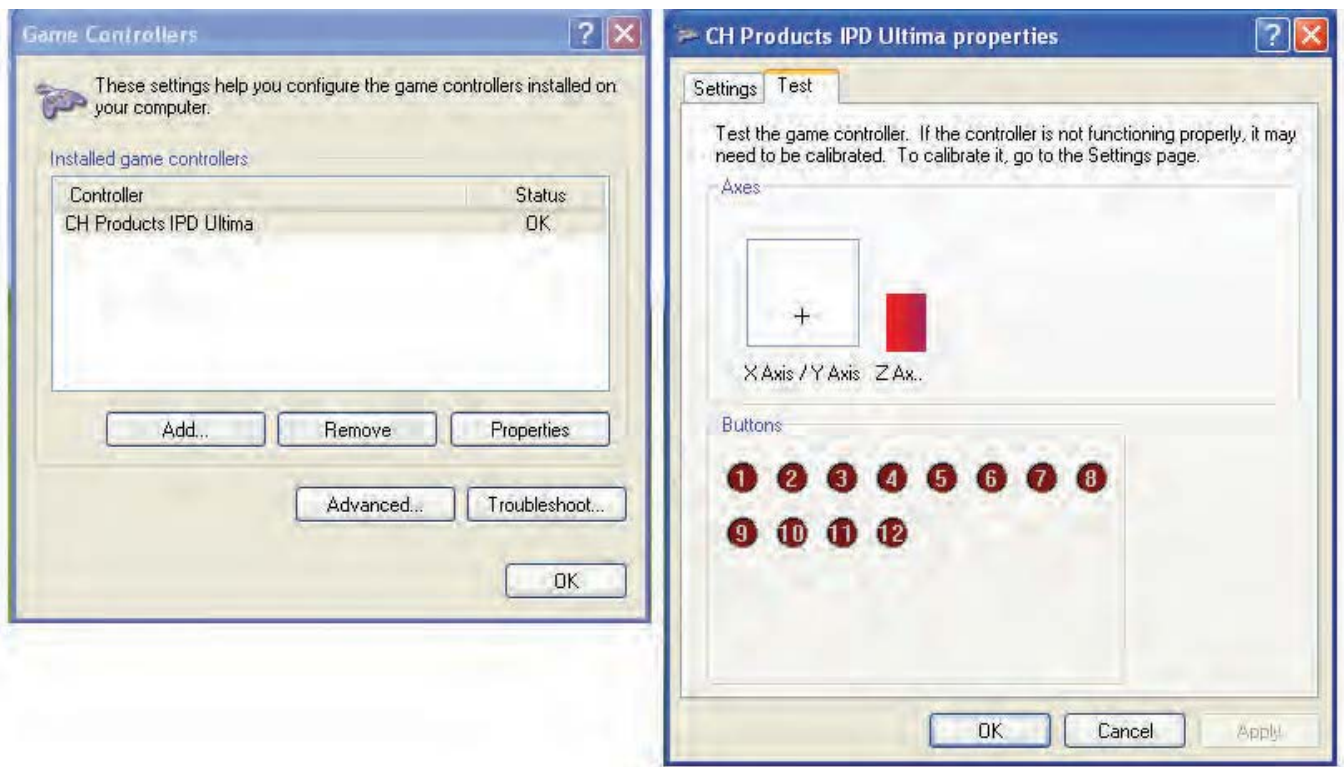

NOTE:

All values are nominal

- IP Desktop Software is an optional utility that creates a joystick/mouse combination device and allows users to toggle between both devices with the press of a button. In addition to dual joystick/mouse functionality, IP Desktop Software creates an additional fourth joystick axis, "R." The additional "R" axis is ideally suited for jog/shuttle control of video playback.
- IP Desktop Software is designed to work with the IP Desktop range in a Windows based operating system.

IPD Ultima

Premium USB desktop controllers

DIMENSIONAL DRAWINGS

Note: Dimensions are in mm/(inch)

USB 1.1 HID COMPLIANT GAME CONTROLLER

Note: To order the IPD Ultima please refer to Part Number 100-650.